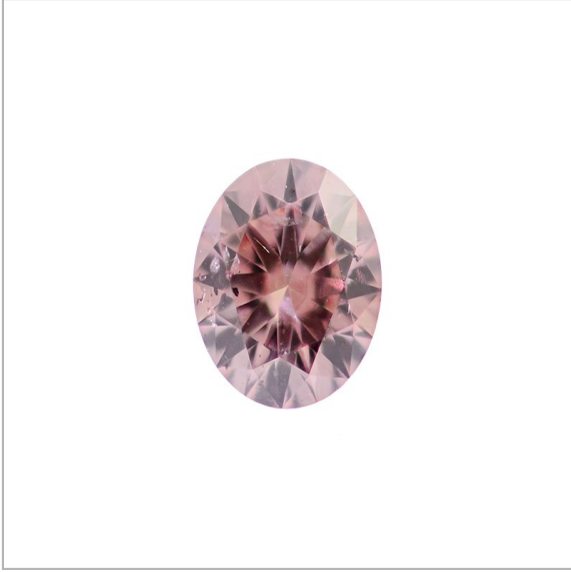

0.23 Carat, Fancy Intense Pink Diamond, Round shape, SI1 Clarity, GIA Certified, 2185354972

Product Details

Display color	Fancy Intense Pink
Shape	Round
Weight	0.2300
Clarity	SI1
Fluor.	F
Polish	Very Good
Symmetry	Excellent
Measurements	4.04x4.02x2.37