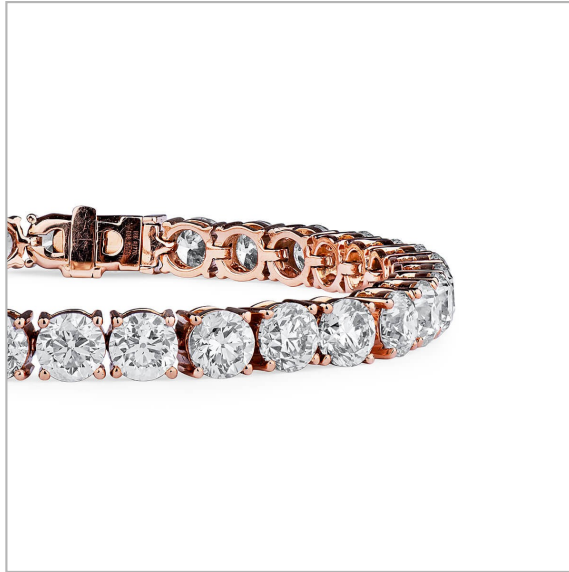

White Diamond Bracelet, 16.50 Carat, Round shape

Product Details

Display color	G-H
Shape	Round
Weight (main stone)	16.5000
Side Stones Weight (ct.)	0.0000
Center Quantity	34
Clarity	No

Gold Weight (g)	14.77
-----------------	-------