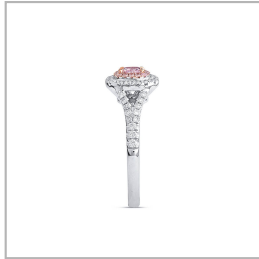

# Fancy Light Pinkish Purple Diamond Ring, 0.30 Ct. (0.62 Ct. TW), Cushion shape, GIA Certified, 2185967068

## Product Details

Display color	Fancy Light Pinkish Purple
Shape	Cushion
Weight (main stone)	0.3000
Side Stones Weight (ct.)	0.3200
Center Quantity	1
Clarity	No

Gold Weight (g)	3.38
Certificate	GIA
Certificate	# 2185967068